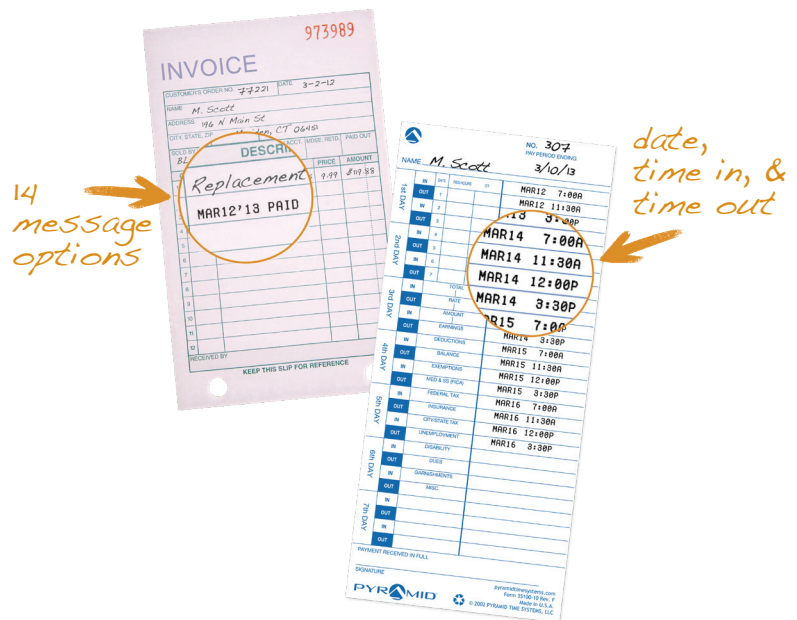

3700^{SS}

Heavy Duty Time Clock & Document Stamp

PYRAMID
SIMPLE : SMART®

- Displays time, date & day of week on easy-to-read, back-lit LCD screen
- Prints date & time, (AM/PM or Military)
- Durable dot matrix printing ensures clear, easy-to-read punches time after time
- Long-lasting, easy replacement ribbon cartridge¹
- Care-free automatic reset for short months, leap year & daylight saving time
- Internal battery backup safeguards data & settings for up to 7 days without power
- Tamper-proof security lock helps protect against time theft

¹replace ribbon every 6 months for optimum performance

MESSAGE OPTIONS		
DATE TIME	DATE YR IN	DATE YR ORIG
DATE YR TIME	DATE YR OUT	DATE YR VOID
DATE YR APVD	DATE YR PAID	DATE YR USED
DATE YR FAXD	DATE YR RCVD	DATE YR Cmpl
DATE YR FILE	DATE YR SENT	

SPECIFICATIONS	
Part#	3700SS
Size (WxHxD)	8" x 6" x 6.5"
Weight	4.75 lb
Power	100-240VAC, 50/60Hz (UL Approved)
Color	Black
Mounting	Wall or desktop
Warranty	1-year manufacturer's limited warranty
Employee Capacity	Unlimited
Loading	Front
Display	Time, date & day of week
Time Format	AM/PM or Military (Hundreds or Tenths)
Language Printing	English, Spanish, French

ACCESSORIES	
PART #	DESCRIPTION
5000R	Replacement Ink Ribbon Cartridge
35100-10	Time Cards (100pk)
400-3	25 Capacity Adjustable Time Card Rack