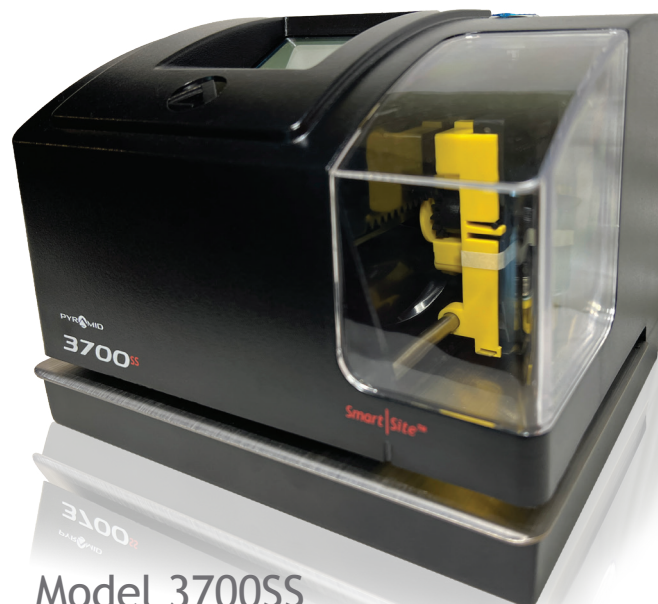

Heavy Duty Time Clock & Document Stamp

PYRAMID®
SIMPLE : SMART®

Works Double Time in Any Environment.

The **3700ss Heavy Duty Time Clock** and Document Stamp is constructed of a heavy duty steel base and polycarbonate plastic cover to withstand harsh workplaces, such as garages, warehouses, and manufacturing facilities where there is damage potential. Our patented SmartSite™ takes the guesswork out of lining up time card punches and time stamps with its time stamp alignment guide, 3-way viewing window and internal red linear LED light.

Record employee time and attendance, or stamp the date, time and up to 14 pre-programmed message options on time-sensitive documents such as incoming mail, attendance logs, or legal paperwork.

- Constructed of a heavy duty steel base and polycarbonate plastic cover to withstand harsh workplaces
- 14 pre-programmed message selections for stamping time-sensitive documents
- Track job costs, records employee time and attendance or stamps documents
- Patented SmartSite™ alignment guide ensures perfectly aligned time card punches and document stamps
- Prints date and time or any one of our 14 message options
- English, Spanish or French menu programming and printing
- No employee limit for optimum flexibility
- Adjustable document edge side loading accommodates various paper sizes and printing orientation.

*Heavy-duty
steel base and
polycarbonate
plastic cover*

Model 3700SS